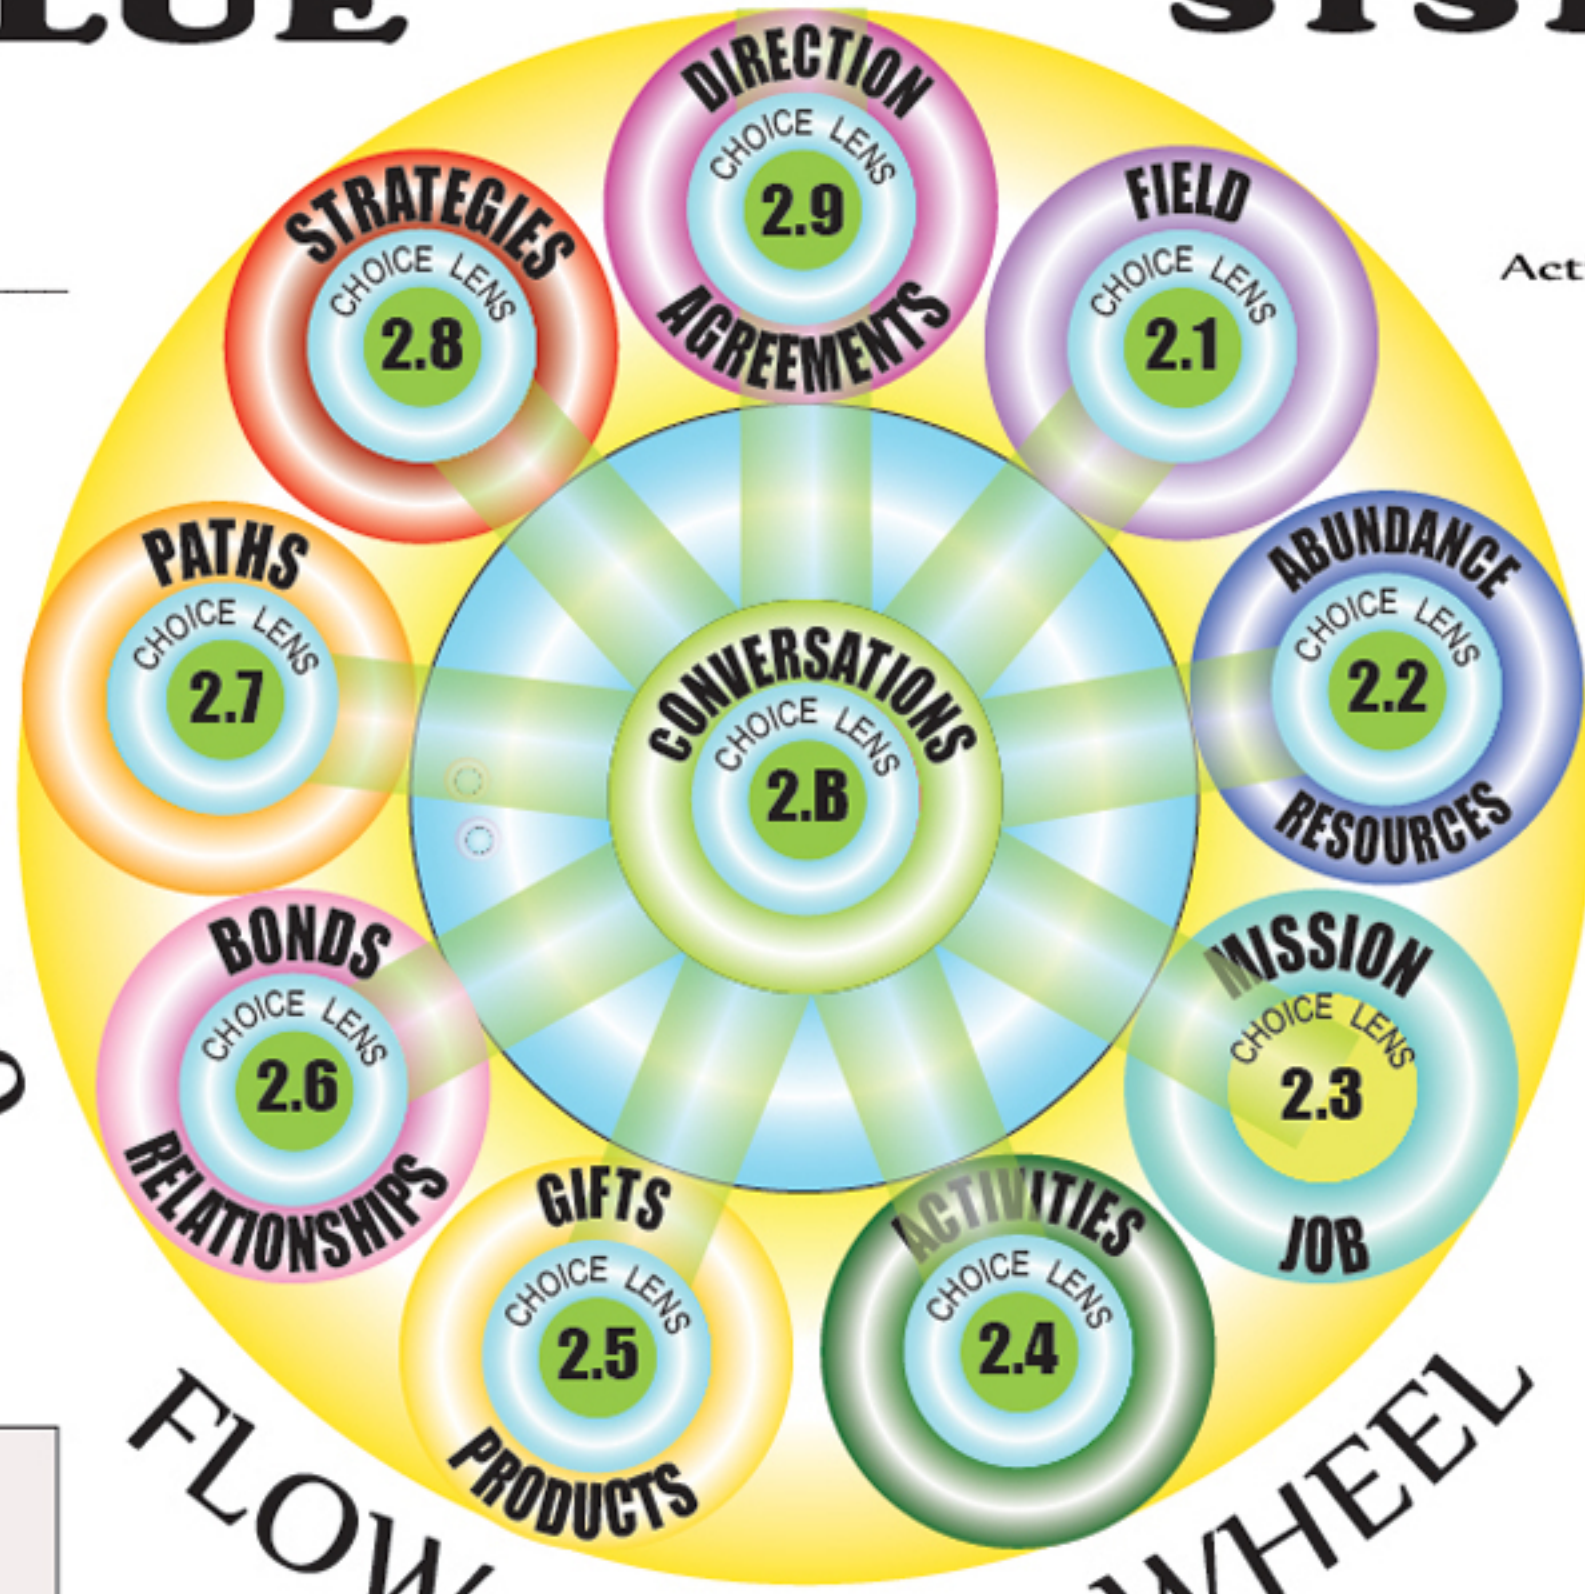

**VALUE**

**SYSTEM**

Facilitated by: \_\_\_\_\_

Activation Date: \_\_\_\_\_

**INFLOW**  
Operating

**MATRIX**  
System

2.0

2012

Primary Intention:

To:

**OUTER INDIVIDUAL LEVEL**